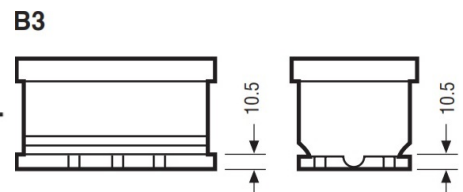

Battery Hold-down

Data Sheet generated on 24/11/2023 - E&OE